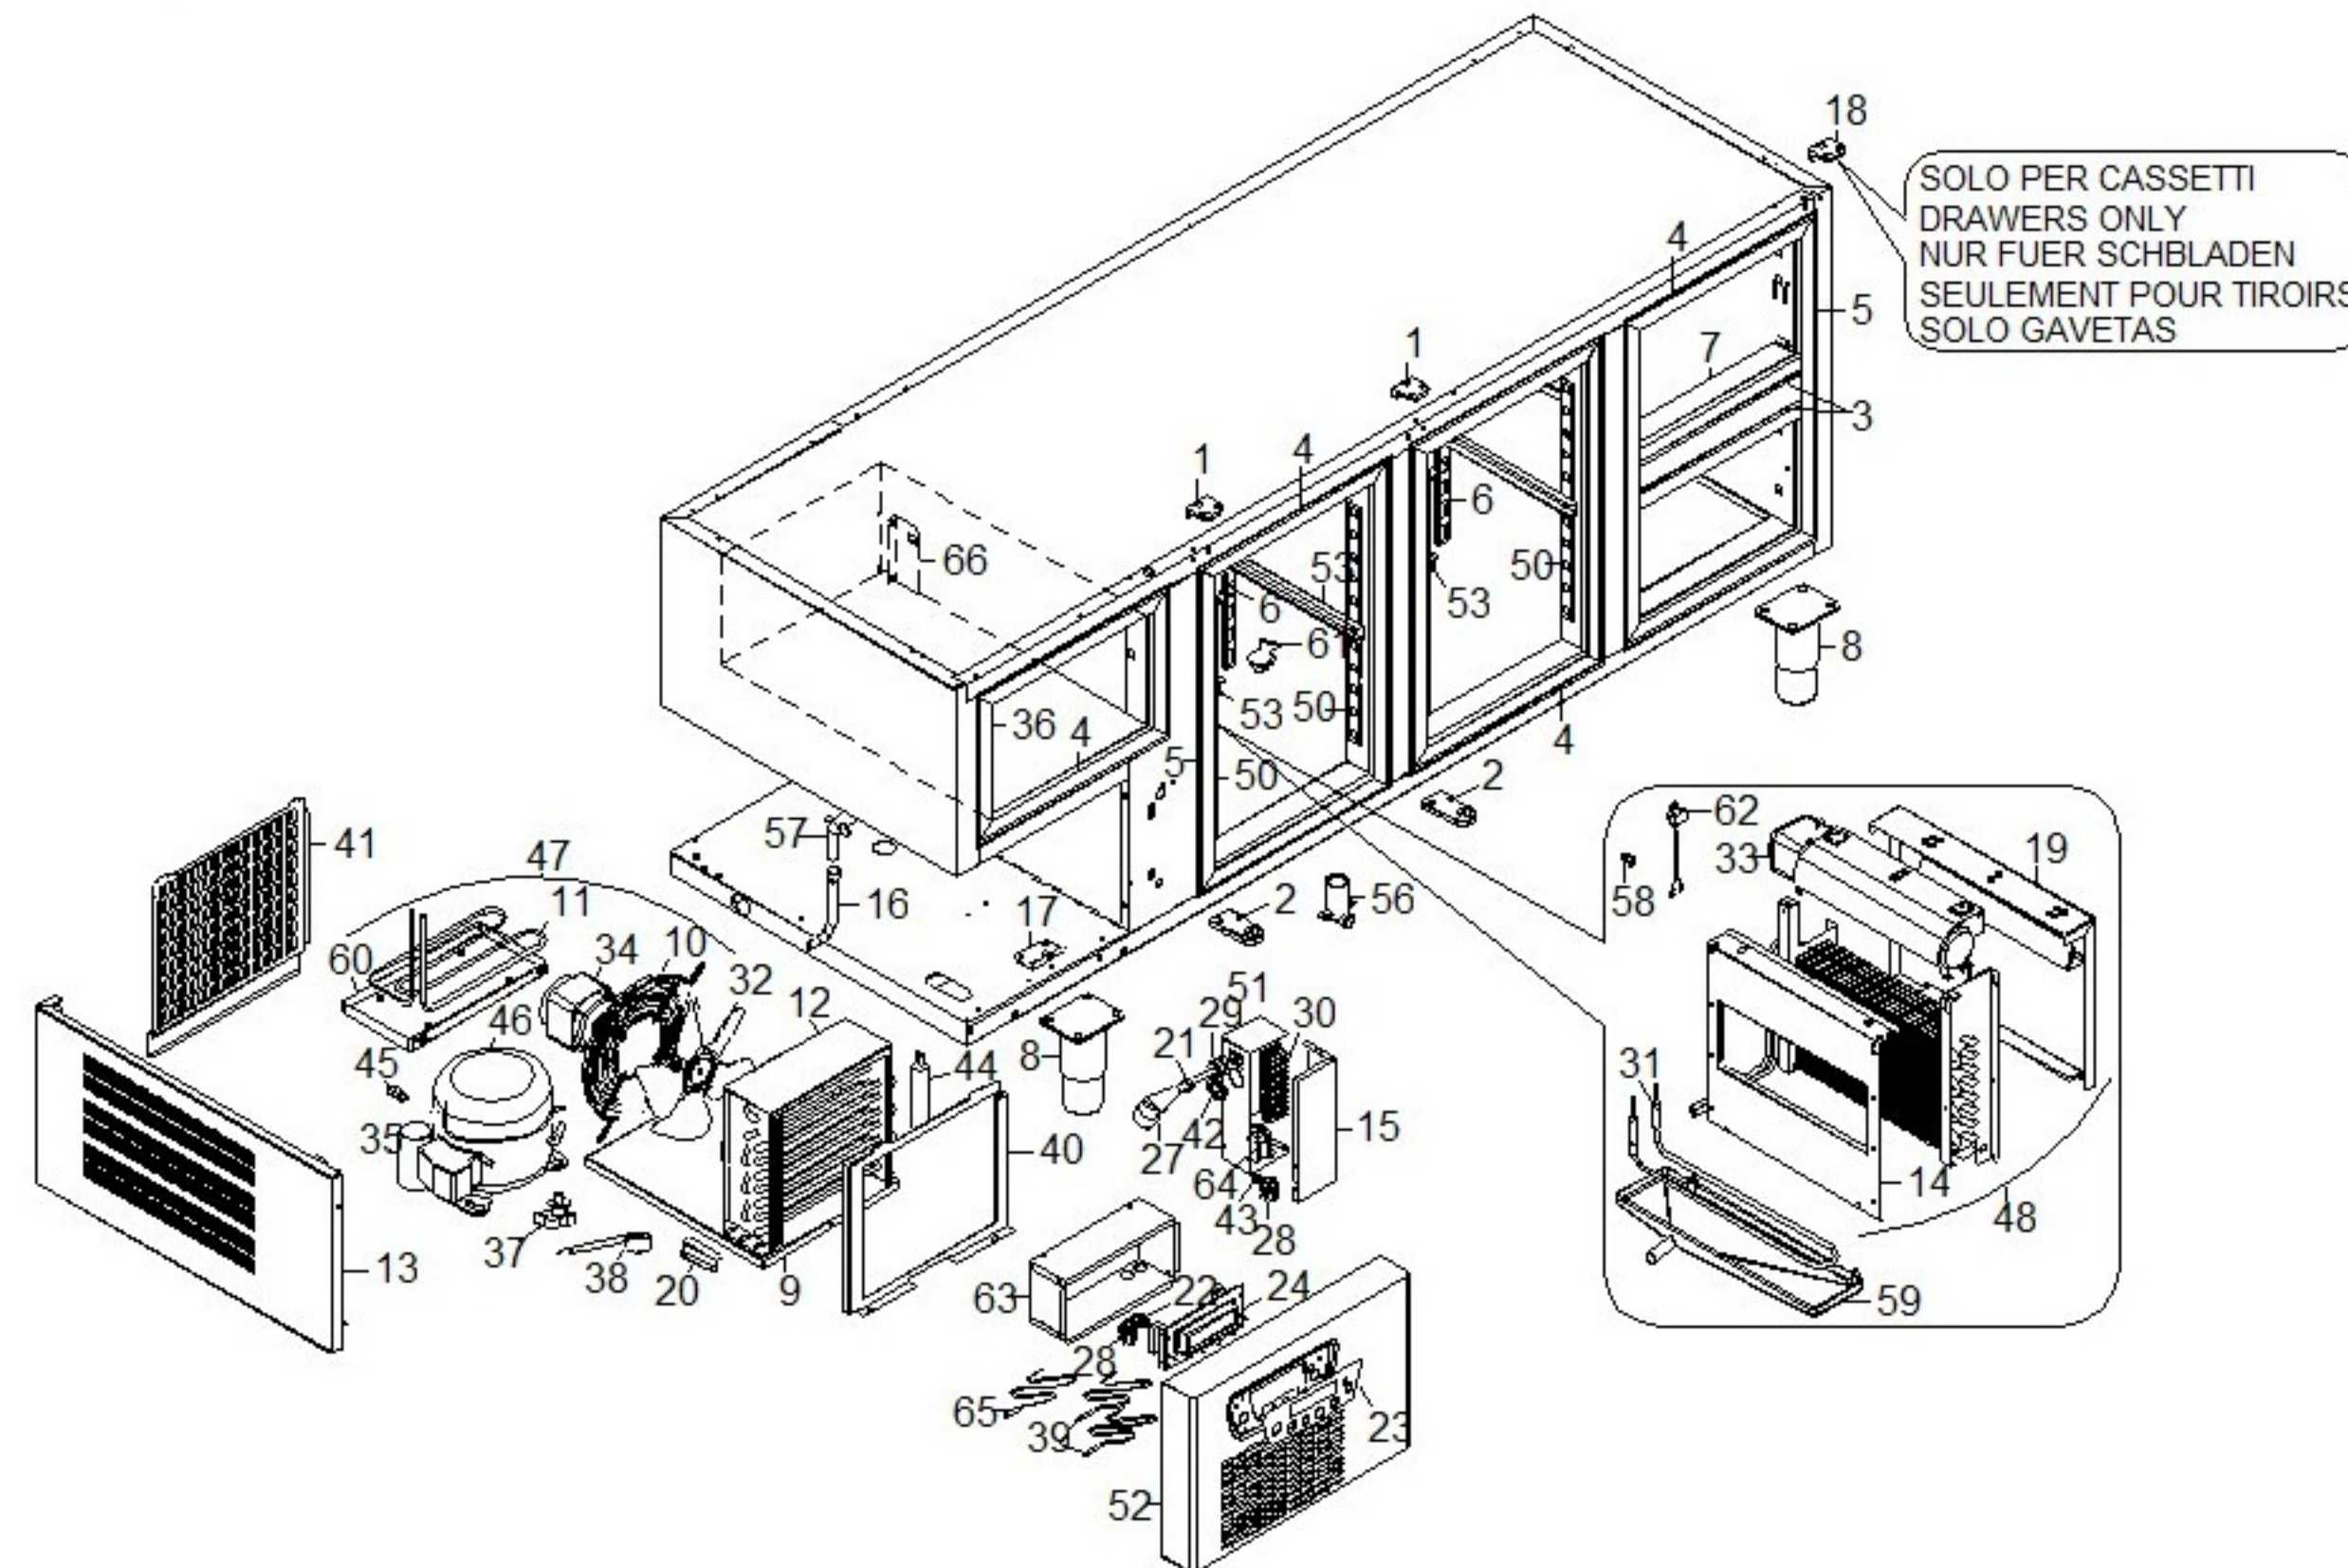

ANGELO PO - BASE REFRIGERATA TN It.433, 2 PORTINE+3 CASSETTI  
 6TEB11M - 15-06-2008 » 14-05-2010

ANGELO PO - BASE REFRIGERATA TN It.433, 2 PORTINE+3 CASSETTI  
 6TEB11M - G009930 - GRUPPO PORTE-CASSETTI - 15-06-2008 » 14-05-2010

Modello Typ Model Modelle Modelo

		6TEA 6TEAA 6TEAM	6TEA2 6TEA2A 6TEA2M	6TEA11 6TEA11A 6TEA11M	6TEA13 6TEA13A 6TEA13M	6TEB 6TEBA 6TEBM	6TEB2 6TEB2A 6TEB2M	6TEB4 6TEB4A 6TEB4M	6TEB11 6TEB11A 6TEB11M	6TEB13 6TEB13A 6TEB13M	6TEC 6TECA 6TECM	6TEC2 6TEC2A 6TEC2M	6TEC4 6TEC4A 6TEC4M	6TEC11 6TEC11A 6TEC11M	6TEC22 6TEC22A 6TEC22M	6TEC13 6TEC13A 6TEC13M
Num.cassetti	1/2	1	1	1	1	1	1	1	1	1	1	1	1	1	1	1
Schublad	1/2SUP	-	1	-	-	-	1	2	-	-	-	1	2	-	-	-
Drawers	1/2INF	-	1	-	-	-	1	2	-	-	-	1	2	-	-	-
Tiroirs	1/3	-	-	1	3	-	-	-	1	3	-	-	-	1	2	3
Gabetas	2/3	-	-	1	-	-	-	-	1	-	-	-	-	1	2	-
Porte Türen Doors Portes Puertas		2	1	1	1	3	2	1	2	2	4	3	2	3	2	3